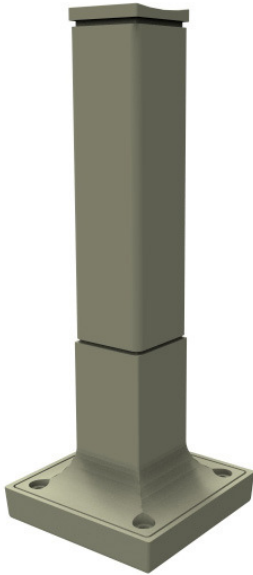

GOLDEN MILE BOLLARD

Metal Art Limited
Street & Park Furniture

The Golden Mile bollard is a familiar sight in Wellington's city streetscape. This heavy duty and highly visible bollard provides clear distinction between pedestrian and vehicle traffic zones in the busy central business district environment.

The Golden Mile is available either surface mounted on a cast iron base, or as a conventional in-ground model. It has a long-life, hard-wearing finish available in the colour of choice.

Golden Mile Bollards, Wellington CBD